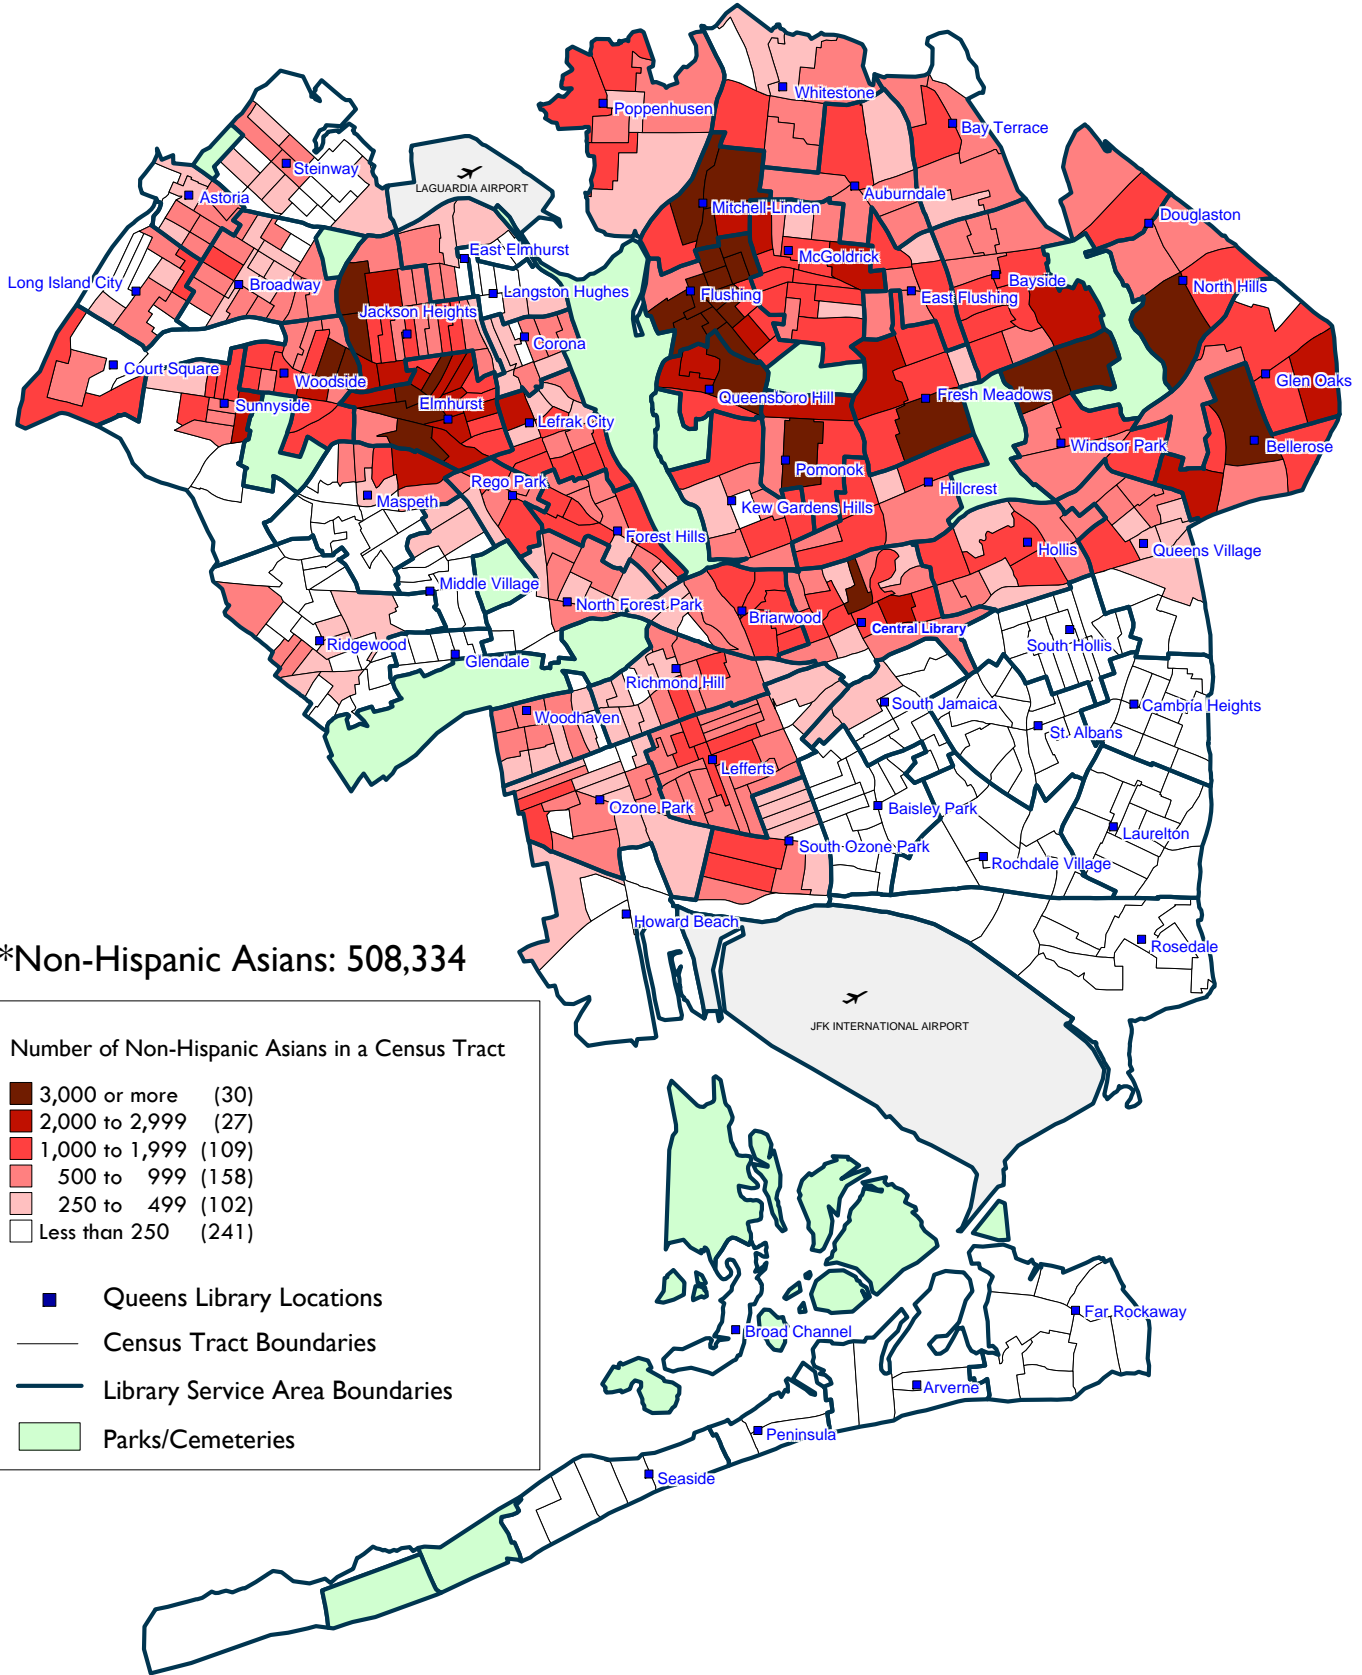

# Non-Hispanic Asian Population in Queens Library Service Areas in 2010

\*Non-Hispanic Asians of a single race

Source: U.S. Census Bureau, 2010 Census Public Law 94-171 Files