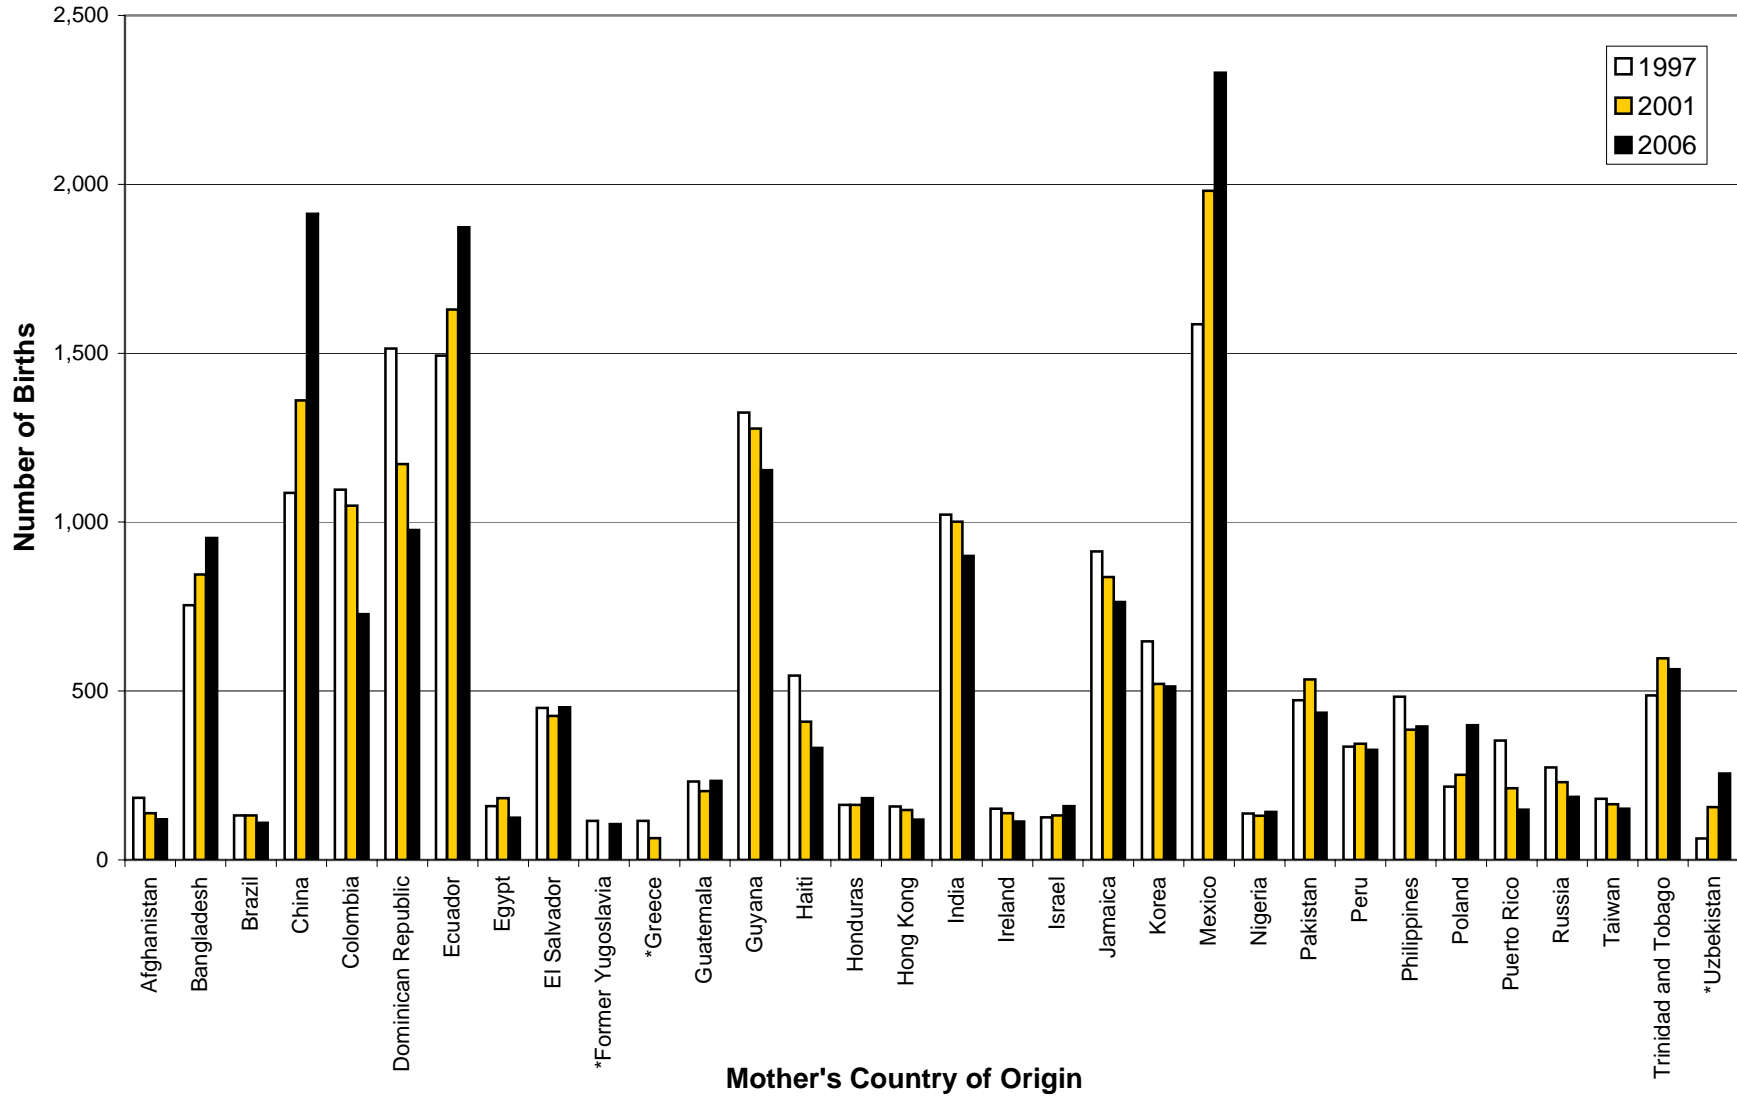

Chart 2: Ranking of Births to Foreign-born Mothers in Queens, 1997, 2001 and 2006

* NOTE: Uzbekistan and Greece were not ranked among the top 30 countries in 1997 and 2001 respectively. Data for Greece for 2006 was not available. The Former Yugoslavia was ranked among the top 30 countries in 2006 only and data for 2001 was not available.