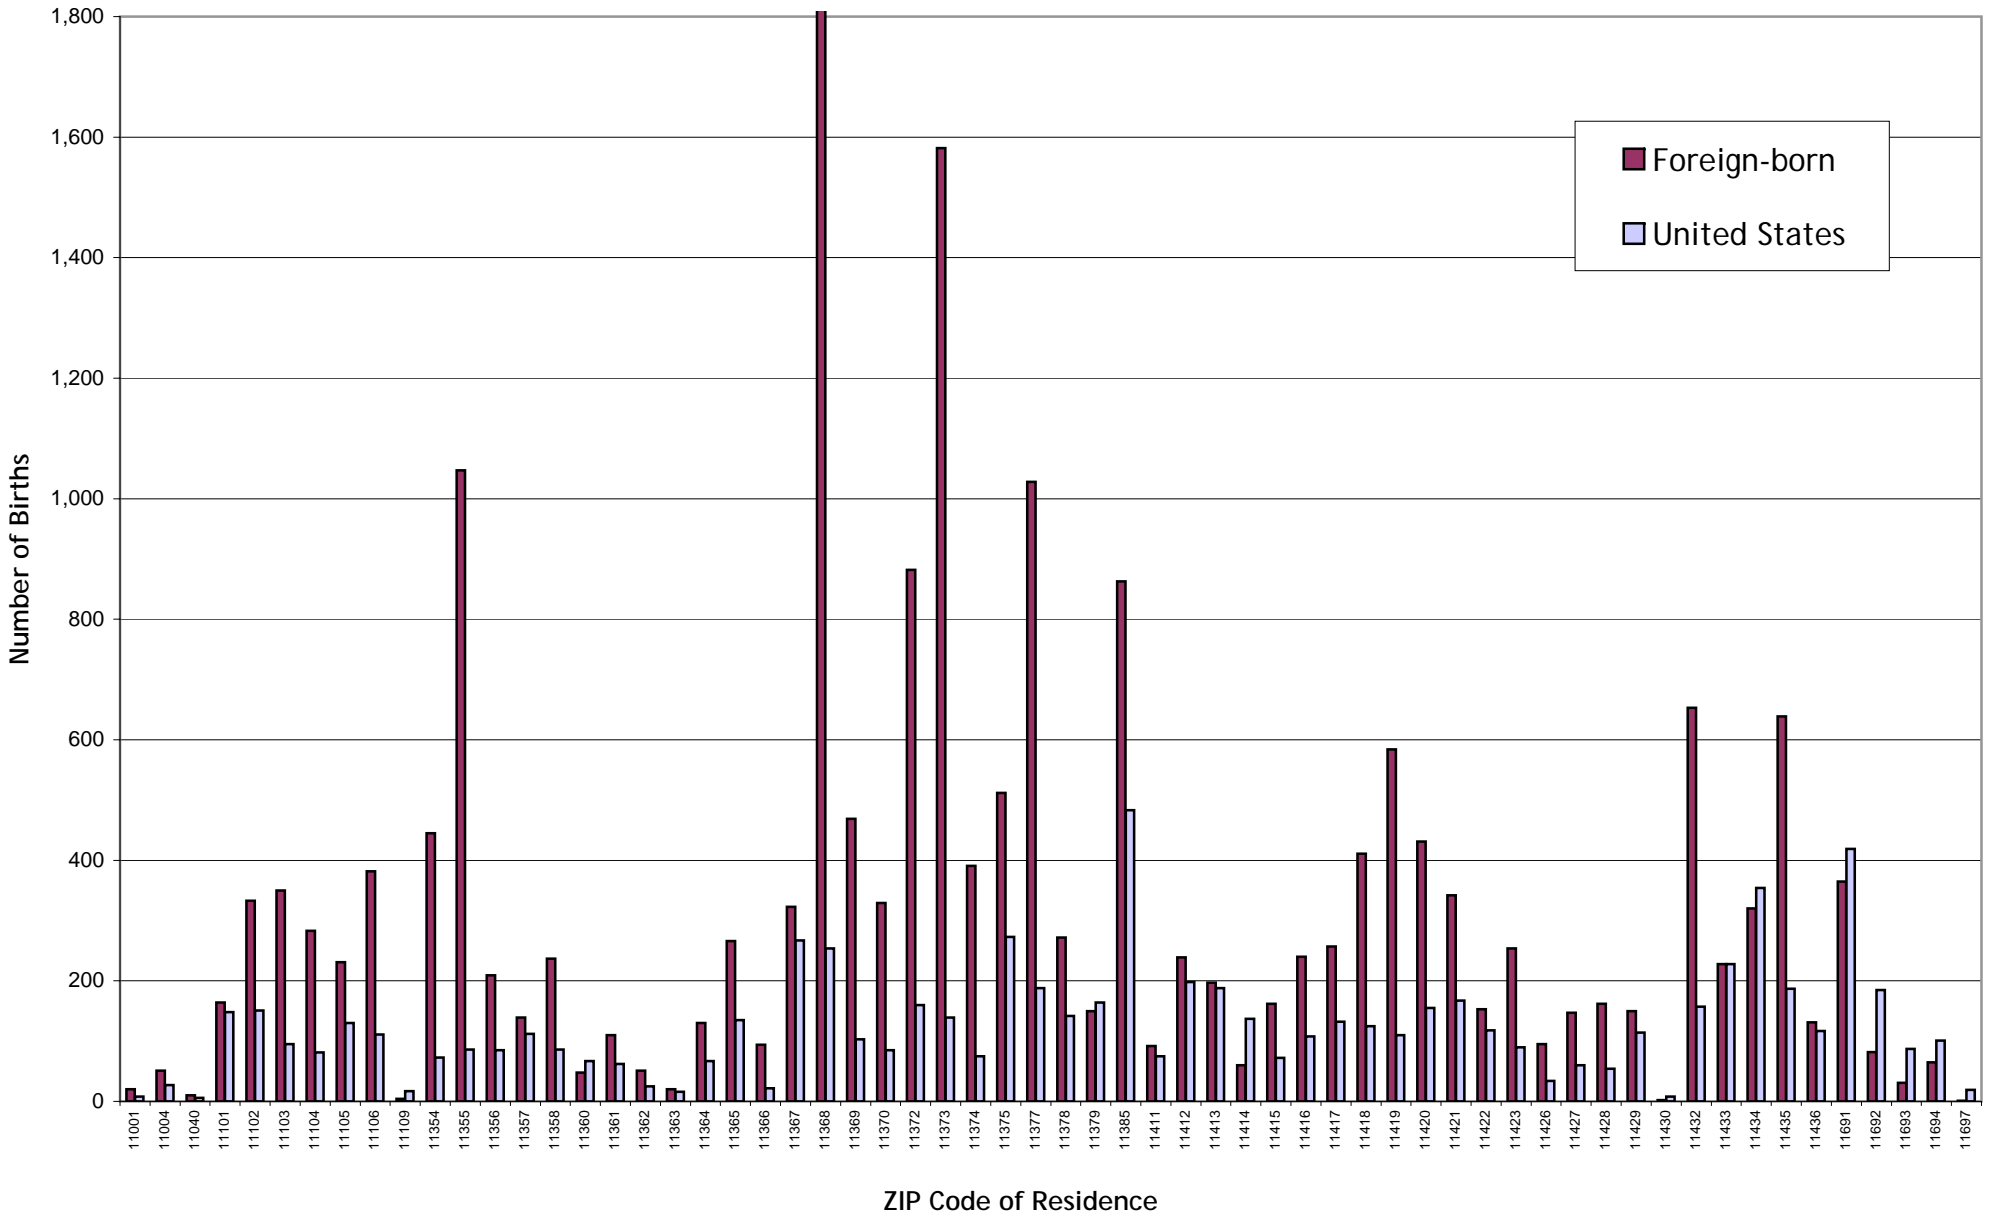

Chart 1: Births to Foreign-born Mothers vs. U.S.-born Mothers in Queens, 2006
(By ZIP Code)